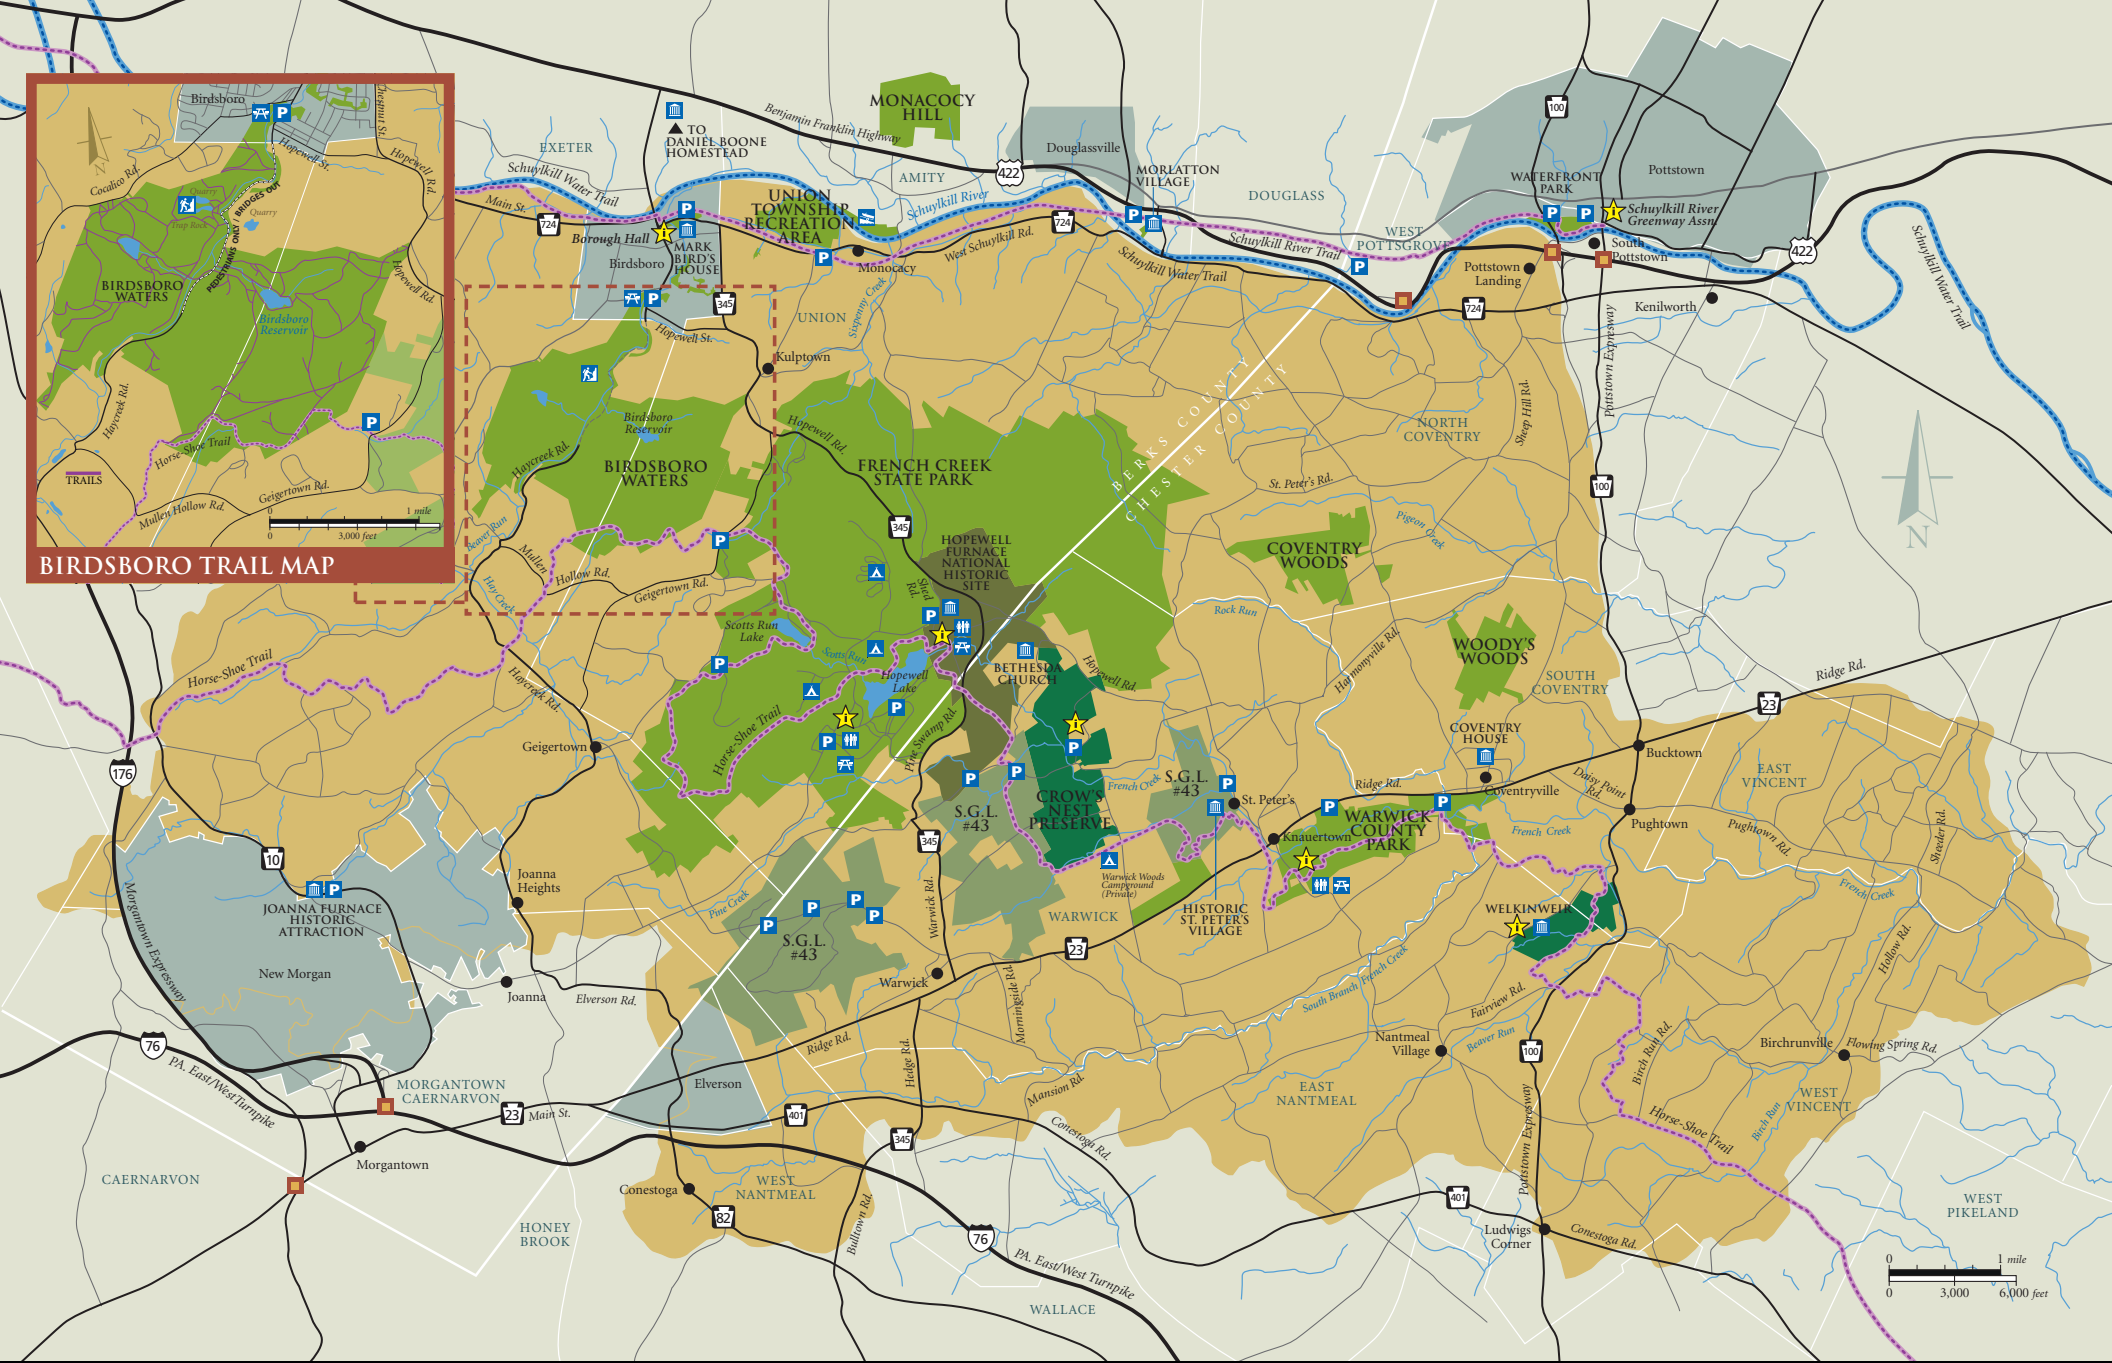

**BIRDSBORO TRAIL MAP**

[hopewellbigwoods.org](http://hopewellbigwoods.org)

**MAP KEY:**

- |                           |                         |  |  |                    |
|---------------------------|-------------------------|--|--|--------------------|
| Hopewell Big Woods        | Highways/Roads          | Waterways                                    | Major Lakes                            | Camping            |
| County Boundaries         | Major Highway Exits     | Federal Park                                 | Visitor Center/<br>Tourist Information | Public Restrooms   |
| Municipal Boundaries      | Road Closed             | State, County, Municipal Park                | Historic Attraction                    | Rock Climbing Area |
| Borough                   | Schuylkill Water Trail  | State Game Lands (S.G.L.)                    | Picnic Area                            | Boat Launch Area   |
| Village Center/Crossroads | Existing Regional Trail | Conservation Organization<br>Nature Preserve | Parking                                |                    |