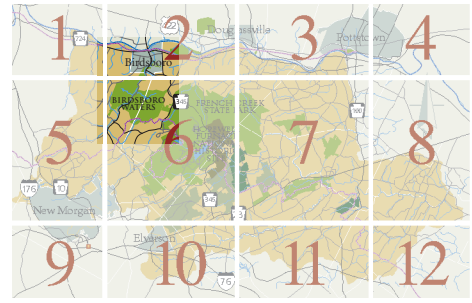

# HOPEWELL BIG WOODS

Berks & Chester Counties, Pennsylvania

[hopewellbigwoods.org](http://hopewellbigwoods.org)  
[info@hopewellbigwoods.org](mailto:info@hopewellbigwoods.org)  
 610-582-8773

**MAP KEY:**

Hopewell Big Woods	Highways/Roads	Waterways	Major Lakes	Camping
County Boundaries	Major Highway Exits	Federal Park	Visitor Center/ Tourist Information	Public Restrooms
Municipal Boundaries	Road Closed	State, County, Municipal Park	Historic Attraction	Rock Climbing Area
Borough	Schuylkill Water Trail	State Game Lands (S.G.L.)	Picnic Area	Boat Launch Area
Village Center/Crossroads	Existing Regional Trail	Conservation Organization Nature Preserve	Parking	

Birdsboro