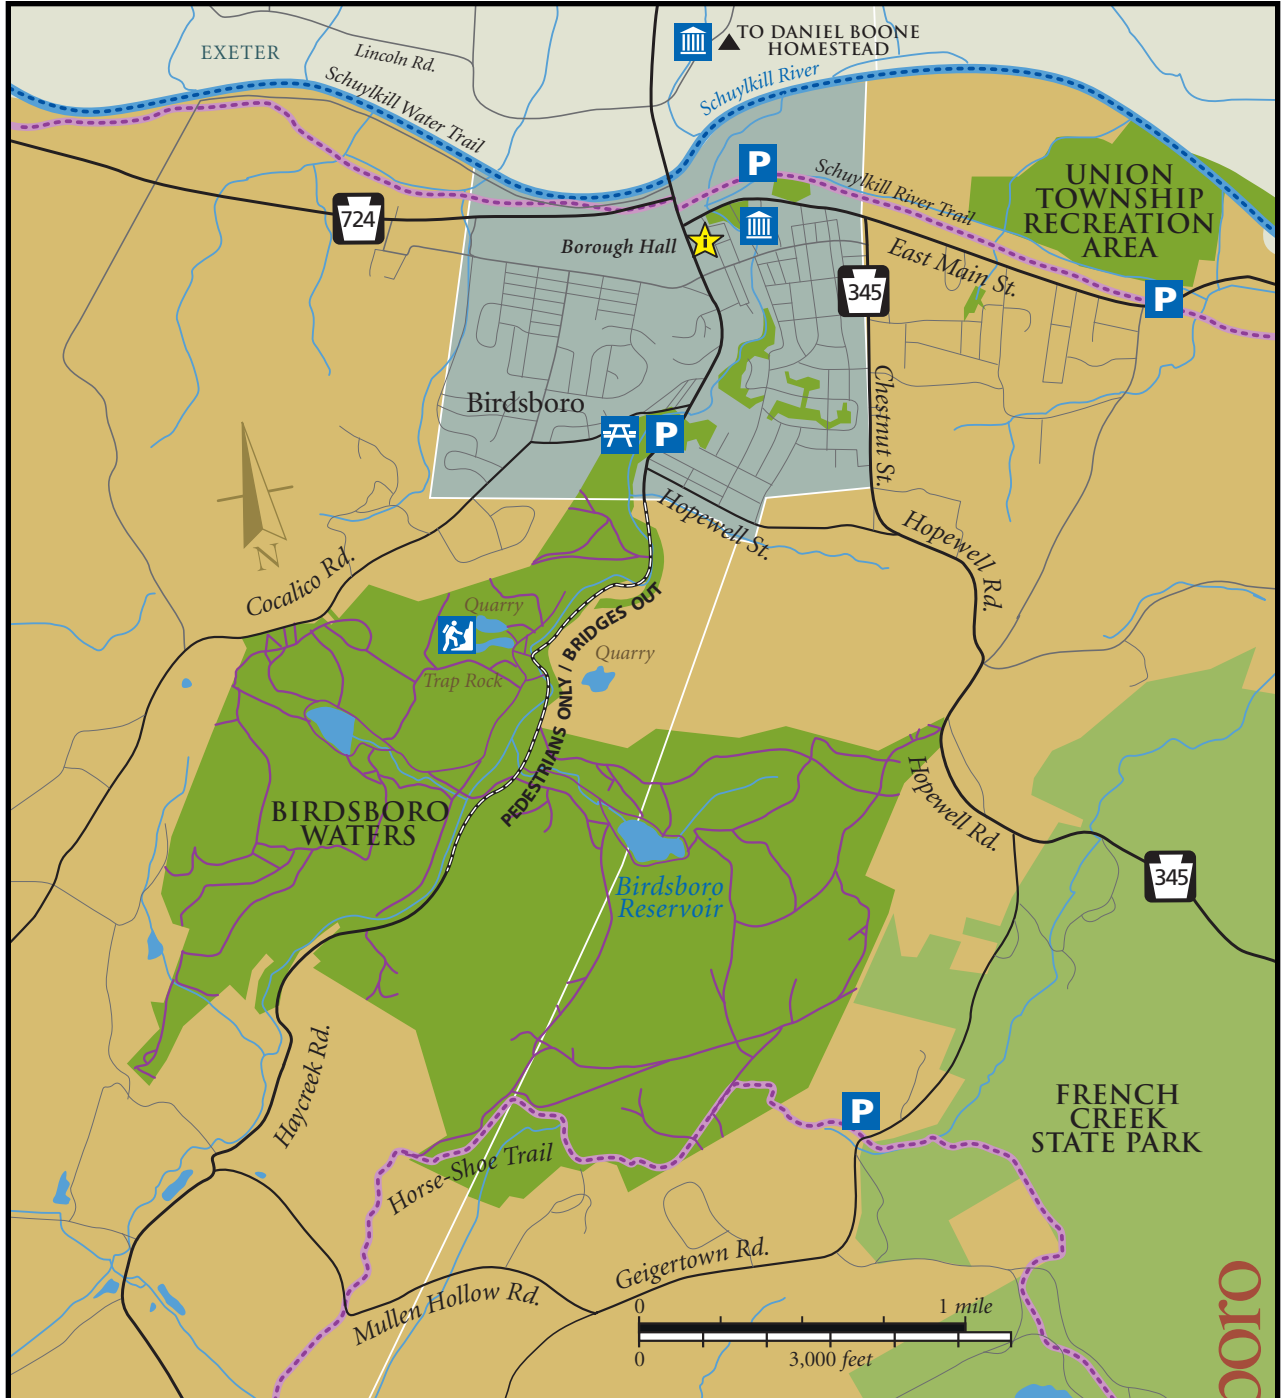

HOPEWELL BIG WOODS

Berks & Chester Counties, Pennsylvania

hopewellbigwoods.org
info@hopewellbigwoods.org
610-582-8773

MAP KEY:

Hopewell Big Woods	Highways/Roads	Waterways	Major Lakes	Camping
County Boundaries	Major Highway Exits	Federal Park	Visitor Center/ Tourist Information	Public Restrooms
Municipal Boundaries	Road Closed	State, County, Municipal Park	Historic Attraction	Rock Climbing Area
Borough	Schuylkill Water Trail	State Game Lands (S.G.L.)	Picnic Area	Boat Launch Area
Village Center/Crossroads	Existing Regional Trail	Conservation Organization Nature Preserve	Parking	

Birdsboro